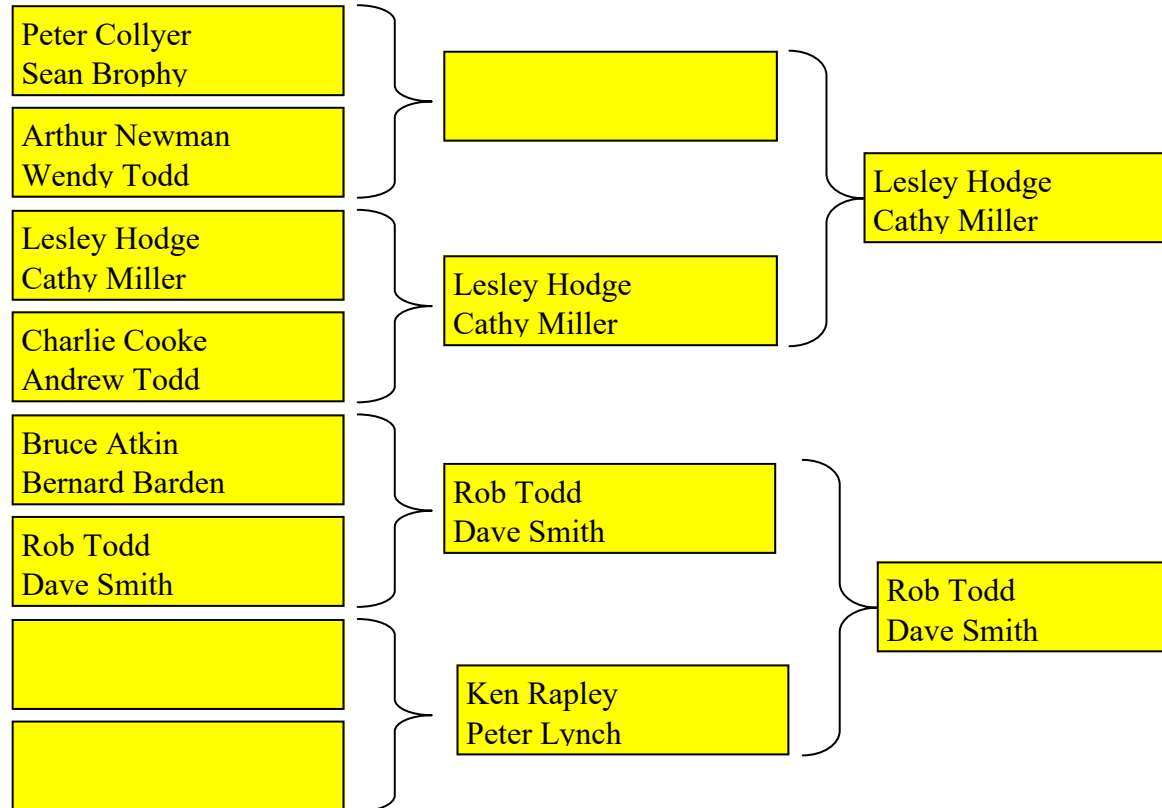

WESTFIELD BOWLS CLUB

Maggie Hedges Pairs 2022

21 Ends

Players

1st Round
To be completed by
31st July

Semi-Final
To be completed by
28th August

Final
To be played on
3rd September

- 1.
- 2.
- 3.
- 4.
- 5.
- 6.
- 7.
- 8.
- 9.
- 10.
- 11.
- 12.
- 13.
- 14.
- 15.
- 16.

Maggie Hedges Pairs

21 Ends

1